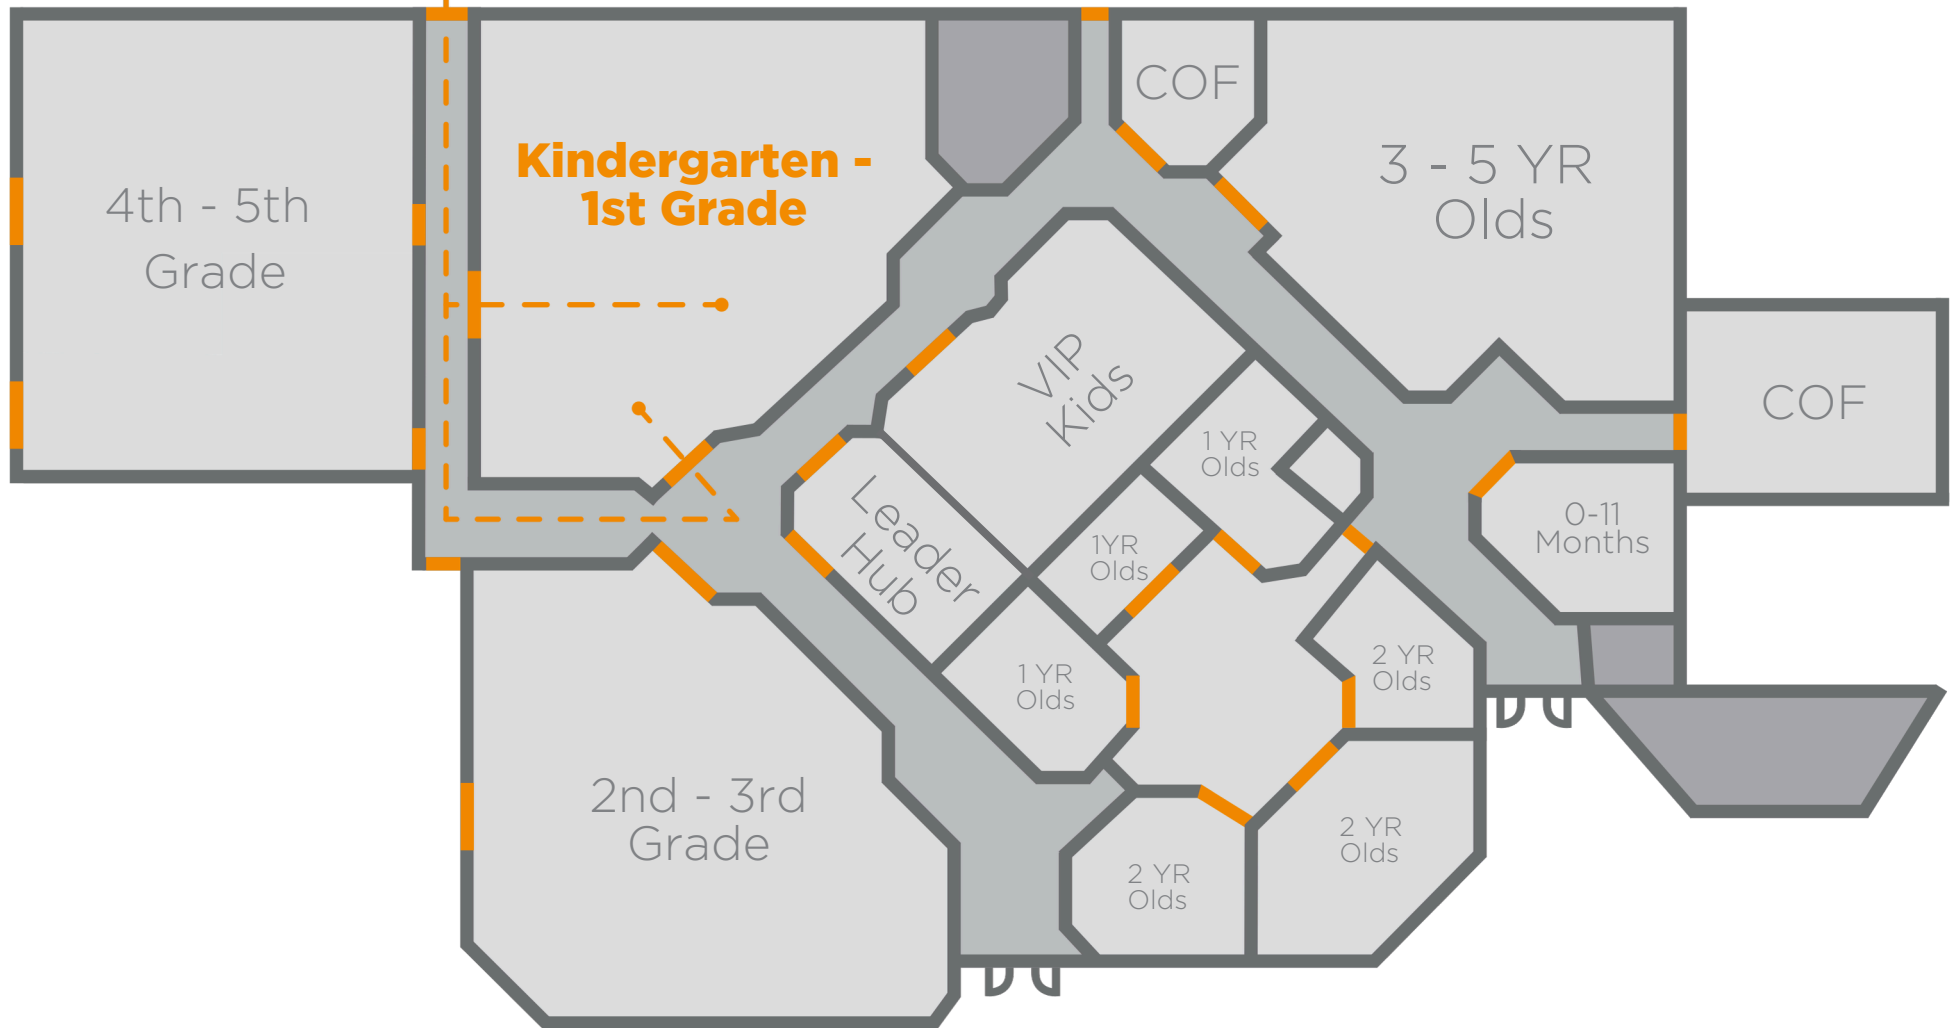

# EVACUATION MAP

## KINDERGARTEN + FIRST GRADE ROOMS— EXIT

↑ EXIT NORTH DOORS AND GO TO THE RETIREMENT FACILITY

LEGEND

— EVACUATION DOORS

- - - EVACUATION PATH