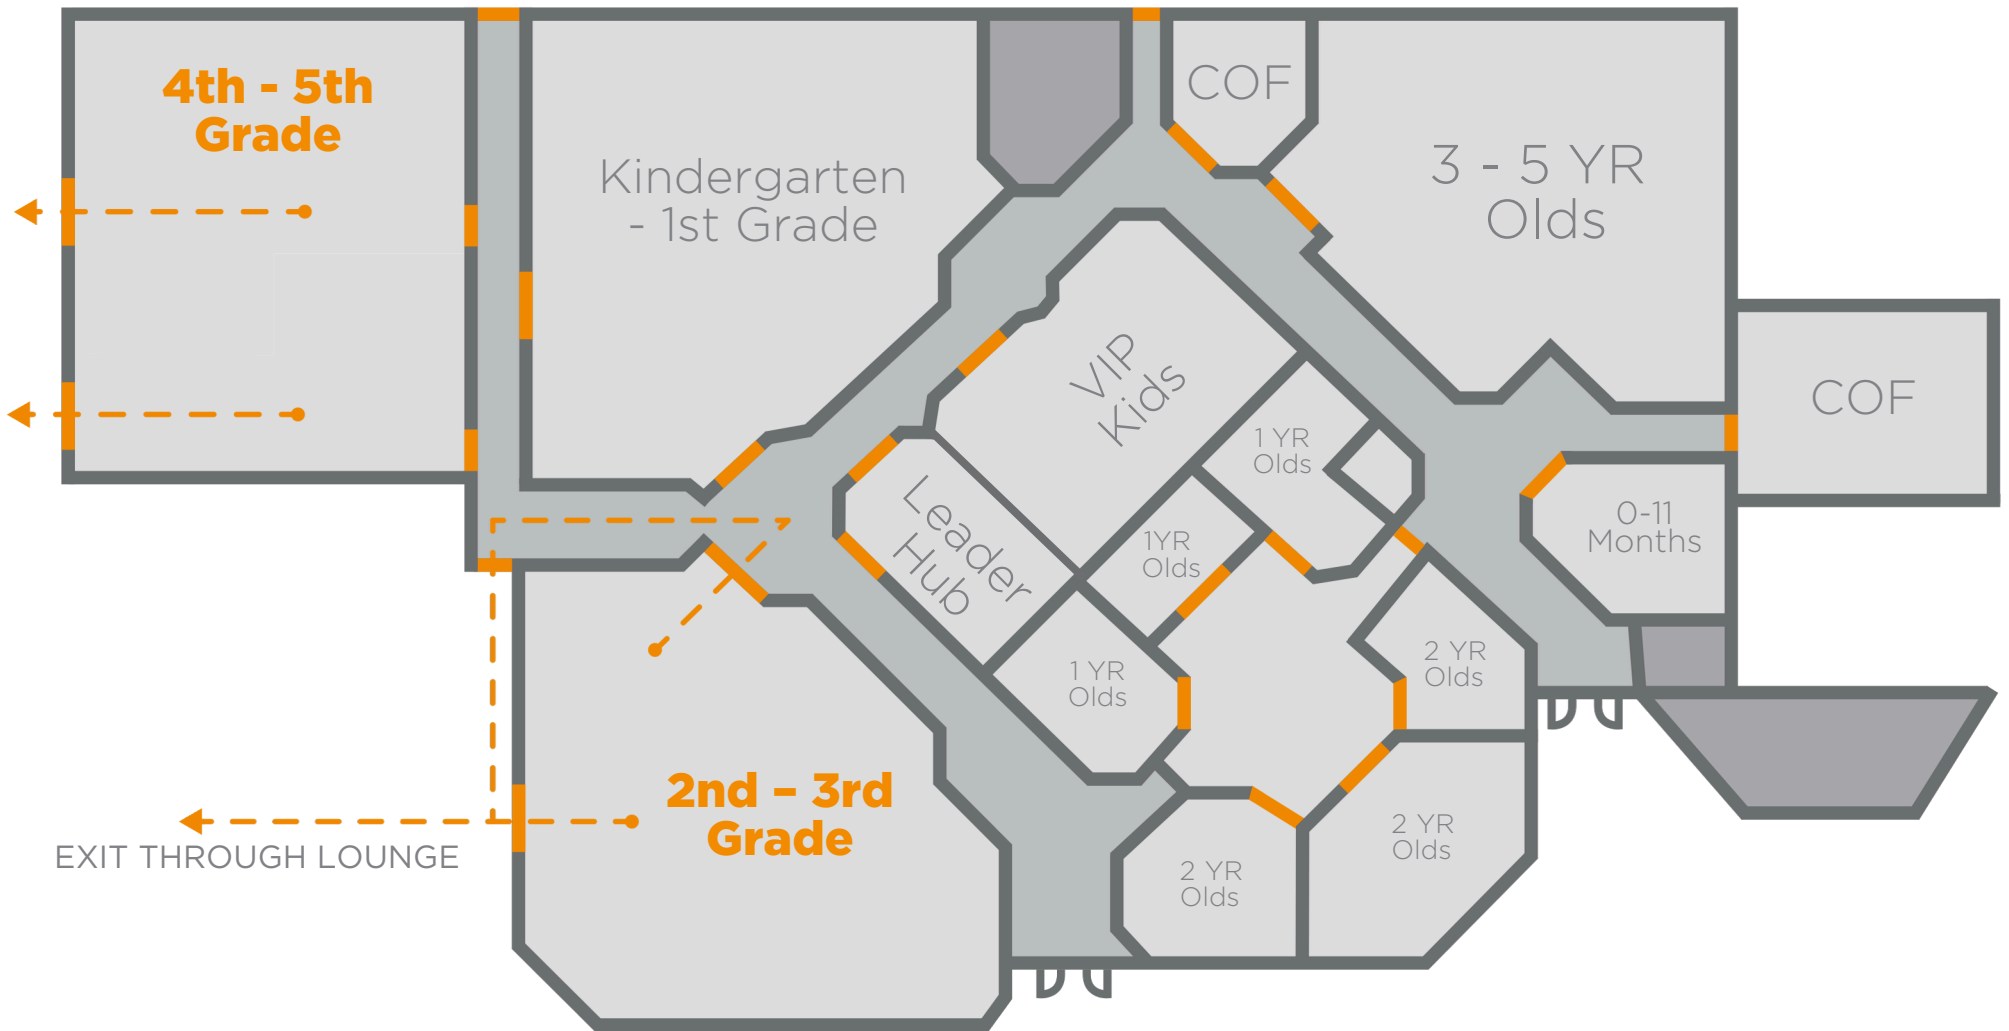

# EVACUATION MAP

2nd-3rd Room & 4th-5th Room— EXIT

LEGEND

 EVACUATION DOORS

 EVACUATION PATH